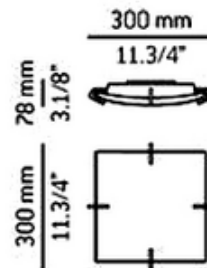

T-2600 Ceiling Flush Mount

Description:

T-2600 ceiling flush mount features a white satin glass diffuser and brushed nickel finish. One 150 watt, 120 volt, T3 Long R7s base halogen lamp not included. General light distribution. ETL listed. 11.75 inch square x 3.13 inch height.

Shown in: Brushed Nickel / White Opal

List Price: \$574.88
Our Price: \$511.01

Shade Color: White Opal
Body Finish: Brushed Nickel
Lamp: 1 x T3LONG/R7s (RSC)/150W/120V Halogen
Wattage: 150W
Dimmer: Incandescent
Dimensions: 3.13"H x 11.75"W x 11.75"D