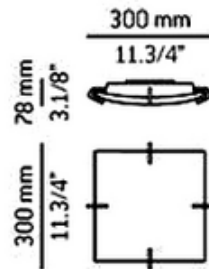

BRAND

Estiluz

DESCRIPTION

T-2600 ceiling flush mount features a white satin glass diffuser and brushed nickel finish. One 150 watt, 120 volt, T3 Long R7s base halogen lamp not included. General light distribution. ETL listed. 11.75 inch square x 3.13 inch height.

SHADE COLOR	White Opal
BODY FINISH	Brushed Nickel
WATTAGE	150W
DIMMER	Standard 120V
DIMENSIONS	11.75"W x 3.13"H x 11.75"D
BULB NOT INCLUDED	
LAMP	1 x T3LONG/R7s (RSC)/150W/120V Halogen

SPEC #

EST51047

COMPANY