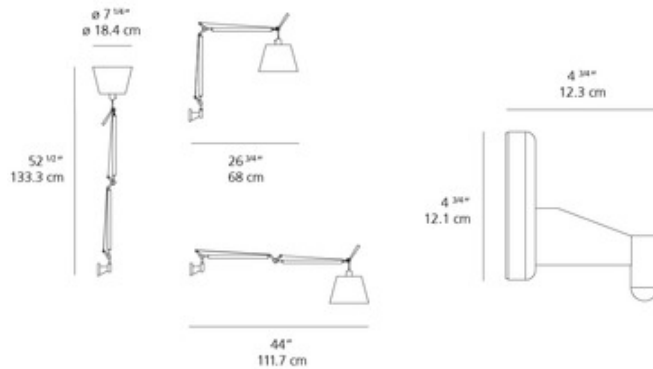

Tolomeo Shade Wall Light Hardwired

Designer: Michele De Lucchi & Giancarlo Fassina

Description:

Tolomeo Shade Wall Light features a Parchment or Grey Fiber shade with an aluminum finish. Suitable for mounting to wall electrical junction box with J bracket for direct hard wiring. One 75 watt max 120 volt medium base bulb is required, but not included. 7.25 inch shade width x 26.75 inch depth x 26 inch height. UL listed.

Shown in: Aluminum / Parchment Paper

List Price: \$506.25
Our Price: \$405.00

Shade Color: Parchment Paper
Body Finish: Aluminum
Lamp: 1 x A19/Medium (E26)/53W/120V Incandescent
 1 x A19/Medium (E26)/120V LED
Wattage: 53W
Dimmer: Not Dimmable
Dimensions: 26"H x 7.25"W x 26.75"D