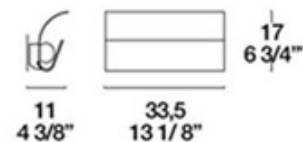

DESIGNER

Alessandro Lenarda

BRAND

Leucos

DESCRIPTION

Cast media wall sconce features a frost curved glass diffuser and an anodized aluminum finish. Available in a small and medium size as well as a large compact fluorescent version Small size requires (1) 75 watt, 120 volt, JCD Type G9 halogen lamp. Medium requires (1) 150 watt, 120 volt, T3 R7s halogen lamp. General light distribution. UL listed. Made in Italy. Small: 4.38W x 4H x 3.5 inch depth. Medium: 13.13W x 6.75H x 4.38 inch depth.

SHADE COLOR	Frosted
BODY FINISH	Aluminum
WATTAGE	150W
DIMMER	Standard 120V
DIMENSIONS	13.13"W x 6.75"H x 4.38"D
BULB NOT INCLUDED	
LAMP	1 x T3/R7s (RSC)/150W/120V Halogen

SPEC #

LEU5107

SMALL

MEDIUM

COMPANY