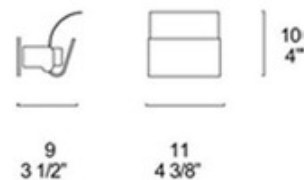

DESIGNER

Alessandro Lenarda

BRAND

Leucos

DESCRIPTION

Cast media wall sconce features a frost curved glass diffuser and an anodized aluminum finish. Available in a small and medium size as well as a large compact fluorescent version Small size requires (1) 75 watt, 120 volt, JCD Type G9 halogen lamp. Medium requires (1) 150 watt, 120 volt, T3 R7s halogen lamp. General light distribution. UL listed. Made in Italy. Small: 4.38W x 4H x 3.5 inch depth. Medium: 13.13W x 6.75H x 4.38 inch depth.

SHADE COLOR	Frosted
BODY FINISH	Aluminum
WATTAGE	150W
DIMMER	Standard 120V
DIMENSIONS	13.13"W x 6.75"H x 4.38"D
BULB NOT INCLUDED	
LAMP	1 x T3/R7s (RSC)/150W/120V Halogen

SPEC #

LEU5107

SMALL

MEDIUM

COMPANY