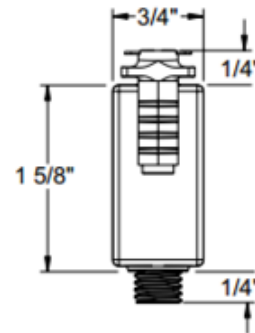

**BRAND**

Juno Lighting

**DESCRIPTION**

TLQJA Quick Jack Adapter for Quick Jack fixtures and decorative pendants provides a seamless transition between the track and the fixtures to deliver quality and performance. Finish available in White, Black or Silver. Rated for fixtures using maximum 50 watt, 12 or 24 volt lamps. ETL listed. Compatible with Juno Lighting Trac 12 and Trac 12/25 low voltage track systems.

SHADE COLOR	N/A
BODY FINISH	White
WATTAGE	N/A
DIMMER	N/A
DIMENSIONS	0.75"W x 1.625"H
LAMP	N/A

SPEC # JUN51096

COMPANY

PROJECT

FIXTURE TYPE

APPROVED BY

DATE