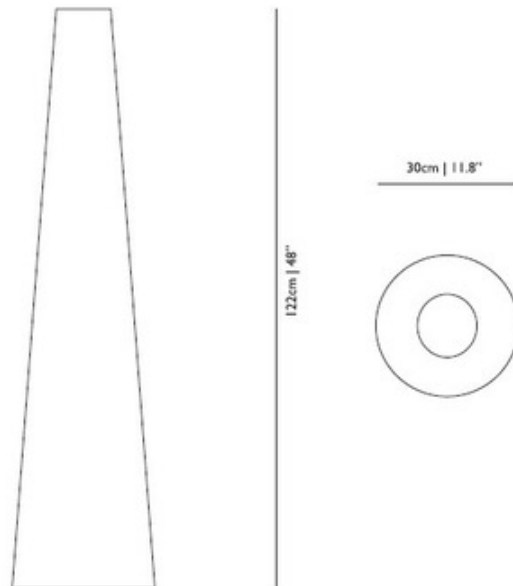

Trix Floor Lamp

Designer: Marcel Wanders

Description:

Trix floor features white pvc/viscose laminate on a metal frame. One 60 watt 120 volt A19 type medium base incandescent bulb is required, but not included. Includes 8.2 foot black cord and 2 pin plug. General light distribution. UL listed. 11.8 inch diameter x 48 inch height.

Shown in: White

List Price: \$731.43
Our Price: \$512.00

Shade Color: White
Body Finish: N/A
Lamp: 1 x A19/Medium (E26)/60W/120V Incandescent
 1 x A19/Medium (E26)/120V LED
Wattage: 60W
Dimmer: Incandescent
Dimensions: 48"H x 11.8"W