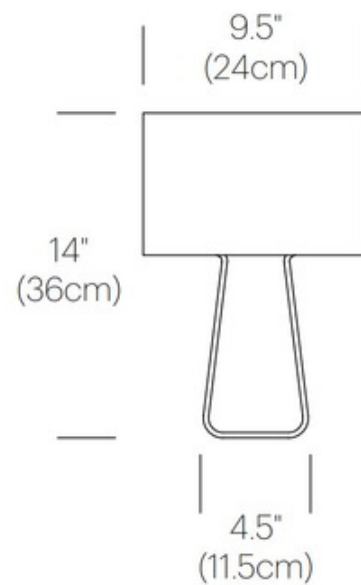

DESIGNER

Peter Stathis

BRAND

Pablo

DESCRIPTION

Tube Top 14 table lamp is available in vibrant and transparent acrylic colors to accent any environment. Combined with a luminous white mesh fabric shade held in tension, the resulting color combination is magical. Colors available in clear, charcoal, bright yellow, ruby red, hot pink, charcoal, dark blue, sky blue and bright green. UL listed components. CE Listed.

Shown in: Ruby Red / White

SHADE COLOR	White
BODY FINISH	Ruby Red
WATTAGE	60W
DIMMER	Included
DIMENSIONS	9"W x 14"H
BULB INCLUDED	
LAMP	1 x G16.5/Candelabra (E12)/60W/120V Incandescent

SPEC #

PBL51113

COMPANY