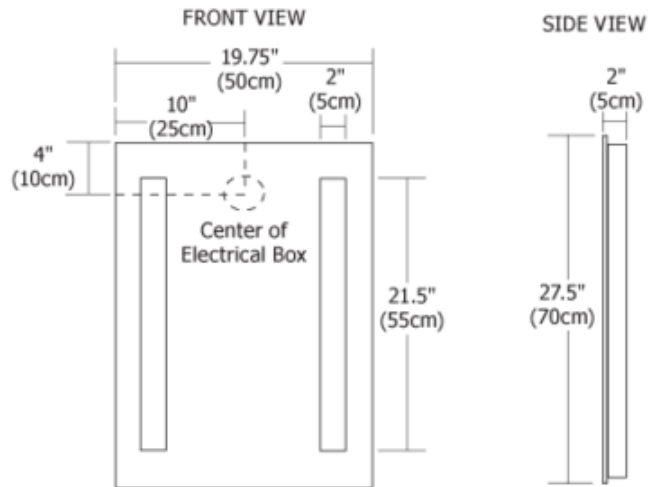

# Twin Slim Fluorescent Dimmable Mirror

**Description:**

Twin Slim dimmable surface mounted rectangular mirror features vertical integral fluorescent lamps set behind frosted panels on each side which project an even glow of light. Two 24 watt 120 volt T5HO fluorescent lamps included. Dimmable with 0-10V dimmer. Recommended dimmers include Lutron DDTV and Nova T NTFV, both requiring a PP-20 add on relay for on-off, Lightolier SR1200ZTUNV, or Leviton IP710-DLZ. Add mirror defogger (DF-RE1220) to remove condensation, sold separately. ADA compliant. ETL listed. Dimensions: 19.75 inch width x 27.5 inch height x 2 inch depth. 28 pounds.

Shown in: Mirror / Frosted

List Price: \$315.11  
 Our Price: \$189.07

Shade Color: Frosted  
 Body Finish: Mirror  
 Lamp: 2 x T5HO/G5/24W/120V Fluorescent  
 Wattage: 48W  
 Dimmer: 0-10V  
 Dimensions: 27.5"H x 19.75"W x 2"D