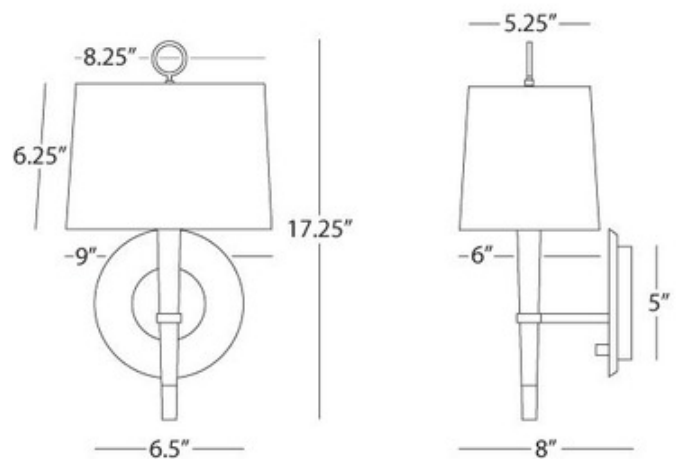

DESIGNER

Jonathan Adler

BRAND

Jonathan Adler

DESCRIPTION

The Ventana Wall Sconce is available in an Ebony and Polished Nickel finish with a Natural fabric shade. This fixture can be hardwired or installed with included cord and plug. Includes 24 inch cord cover in coordinating finish. Hi-lo rotary dimmer switch on canopy. Note: This is a discontinued model and limited to quantity on hand.

SHADE COLOR	Natural
BODY FINISH	Natural / Ebony + Polished Nickel
WATTAGE	60W
DIMMER	Included
DIMENSIONS	9"W x 17.25"H x 8"D
BULB NOT INCLUDED	
LAMP	1 x G16.5/Candelabra (E12)/60W/120V Incandescent 1 x G16.5/Candelabra (E12)/120V LED