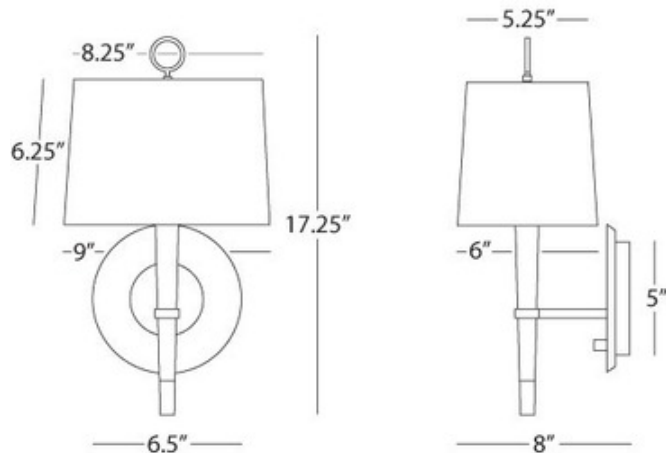

Ventana Wall Light

Designer: Jonathan Adler

Description:

The Ventana Wall Light features Ebony wood with Antique Brass or Polished Nickel and a Natural Linen shade with a rolled edge hem. One 60 watt 120 volt B10 type candelabra base bulb is required, but not included. General light distribution. UL listed. 9 inch width x 17.25 inch height x 8 inch depth.

Shown in: Polished Nickel / Natural

List Price: \$317.69
Our Price: \$254.15

Shade Color: Natural
Body Finish: Polished Nickel
Lamp: 1 x B10/Candelabra (E12)/60W/120V Compact Fluorescent
Wattage: 60W
Dimmer: Incandescent
Dimensions: 17.25"H x 9"W x 8"D