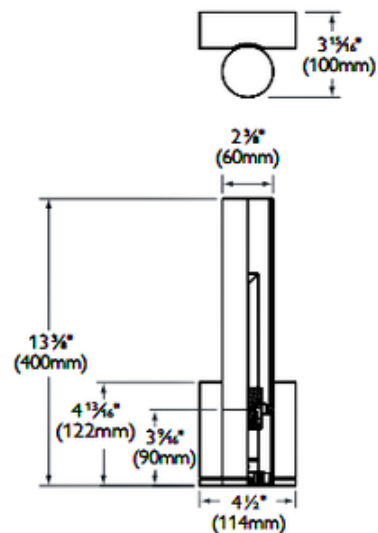

BRAND

Lightolier by Signify

DESCRIPTION

Vetro 13 Wall Sconce features three layers of hand blown glass with a cast aluminum wall bracket in a Satin Aluminum finish. Requires one 50 watt 120 volt T4 mini-can halogen lamp, not included. General light distribution. ADA compliant. UL listed. Suitable for damp locations. Dimensions: 4.5 inch width x 13.4 inch height x 3.9 inch depth.

SHADE COLOR	White Glass
BODY FINISH	Satin Aluminum
WATTAGE	50W
DIMMER	Standard 120V
DIMENSIONS	4.5"W x 13.4"H x 3.9"D
BULB NOT INCLUDED	
LAMP	1 x T4/Minican (E11)/50W/120V Halogen

SPEC #

LTL51136

COMPANY