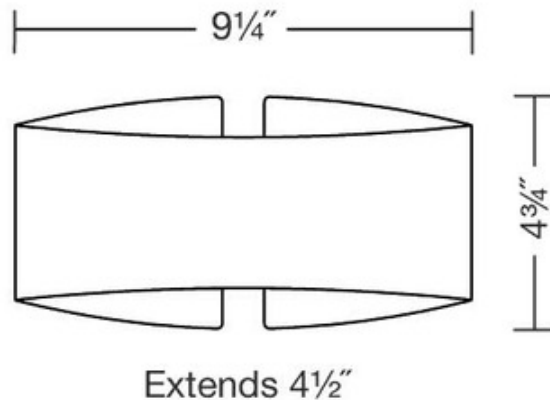

Voila Metal Wall Light

Description:

The Voila Metal Wall Light features varying inner and outer surfaces result in an intriguing juxtaposition of light, shadow and color. Frosted glass shield helps provide even lighting and prevent glare. Finish available in Brushed Brass, Stainless Steel, or Hand Brushed Old Bronze. One 75 watt, 120 volt JCD G9 base halogen bulb is included. 9.25 inch width x 4.75 inch height x 4.5 inch depth. UL listed.

Shown in: Stainless Steel

List Price: \$398.00
 Our Price: \$318.40

Shade Color: N/A
 Body Finish: Stainless Steel
 Lamp: 1 x JCD/G9/75W/120V Halogen
 Wattage: 75W
 Dimmer: Incandescent
 Dimensions: 4.75"H x 9.25"W x 4.5"D