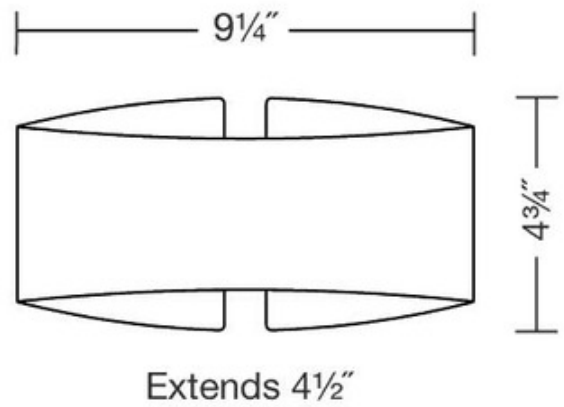

**BRAND**

Holtkoetter

**DESCRIPTION**

The Voila Metal Wall Sconce features varying inner and outer surfaces result in an intriguing juxtaposition of light, shadow and color. Frosted glass shield helps provide even lighting and prevent glare. Finish available in Hand Brushed Old Bronze.

<b>SHADE COLOR</b>	N/A
<b>BODY FINISH</b>	Stainless Steel
<b>WATTAGE</b>	75W
<b>DIMMER</b>	Standard 120V
<b>DIMENSIONS</b>	9.25"W x 4.75"H x 4.5"D
<b>BULB INCLUDED</b>	
<b>LAMP</b>	1 x JCD/G9/75W/120V Halogen