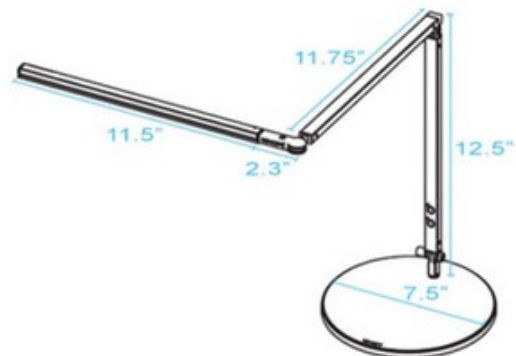

Technical Information

LAMP COLOR	4500K
LAMP LIFE	50000 hours

SPEC # KNC51175

COMPANY	PROJECT	FIXTURE TYPE	APPROVED BY	DATE