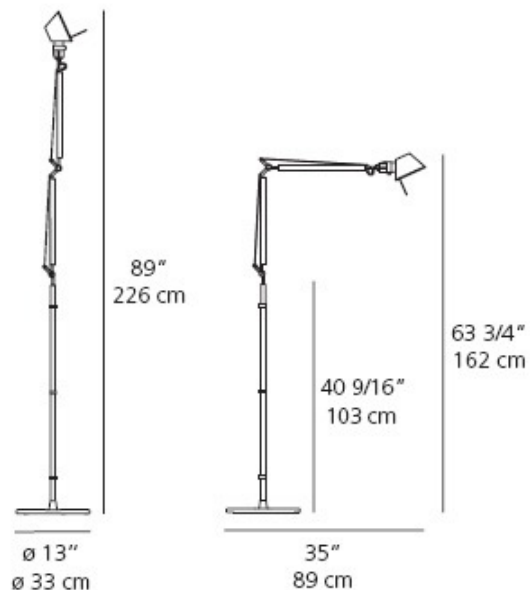

Tolomeo Classic Floor Lamp

Designer: Michele De Lucchi & Giancarlo Fassina

Description:

Tolomeo Classic Floor Lamp features a fully adjustable arm and weighted steel base. Two lamping options available. INC: One 100 watt max 120 volt medium base bulb is required, but not included. On/Off switch included on head. LED: One 10 watt 120 volt LED module is included. Dimmer switch included on head. 13 inch base width x 89 inch maximum height x 35 inch depth. Directional light distribution. UL listed.

Shown in: Aluminum / Aluminum

List Price: \$812.50
Our Price: \$650.00

Shade Color: Aluminum
Body Finish: Aluminum
Lamp: 1 x A19/Medium (E26)/72W/120V Incandescent
Wattage: 72W
Dimmer: Not Dimmable
Dimensions: 89"H x 13"W x 35"D