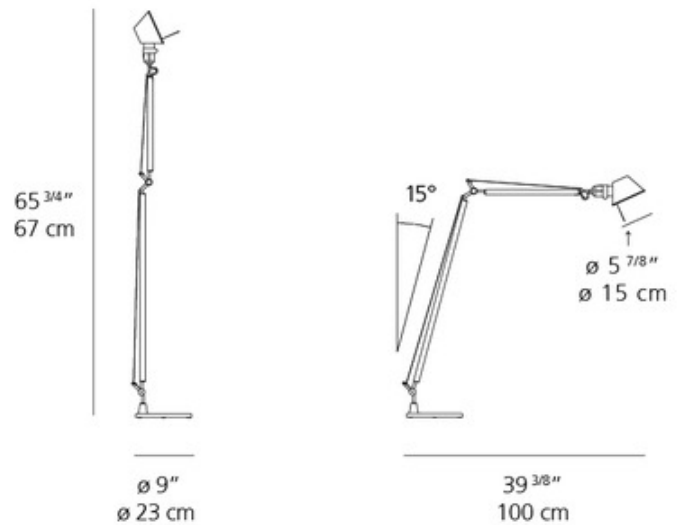

DESIGNER Michele De Lucchi & Giancarlo Fassina
BRAND Artemide

DESCRIPTION

Tolomeo Reading Floor Lamp features an Aluminum or Black finish with an aluminum base. Fully adjustable articulated arm structure in extruded aluminum. On/off switch on head of lamp. Includes base. One 75 watt max 120 volt medium base bulb is required, but not included.

Shown in: Polished Aluminum / Aluminum

SHADE COLOR	Aluminum
BODY FINISH	Polished Aluminum
WATTAGE	53W
DIMMER	N/A
DIMENSIONS	9"W x 65.75"H x 39.4"D
BULB NOT INCLUDED	
LAMP	1 x A19/Medium (E26)/53W/120V Incandescent 1 x A19/Medium (E26)/120V LED

SPEC # ART51223

COMPANY	PROJECT	FIXTURE TYPE	APPROVED BY	DATE