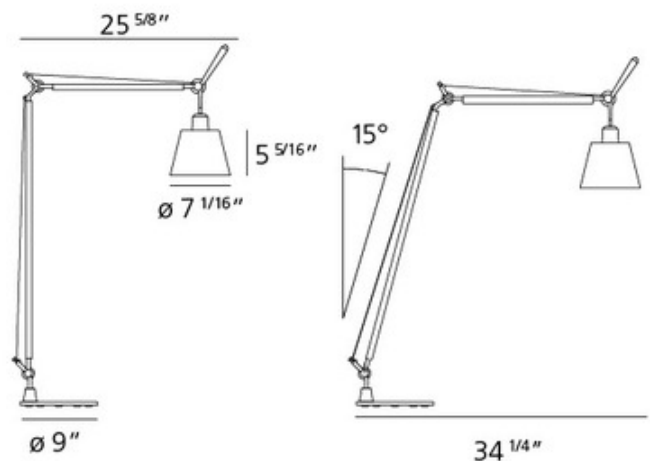

DESIGNER Michele De Lucchi & Giancarlo Piretti
BRAND Artemide

DESCRIPTION

Tolomeo with Shade reading floor lamp features a fully adjustable articulated arm body structure in extruded natural anodized aluminum with joints, tension control knobs and mountings in polished die cast aluminum, support cables in stainless steel. 7 inch diameter shade available in Parchment or Grey Fiber. Incorporated on/off switch on lampholder. One 75 watt 120V A19 medium base lamp not included. Also available in compact fluorescent. 38 1/8 inches high x 38 3/8 inches deep x 65.75 inch maximum arm extension. 9 inch diameter base. UL listed.

Shown in: Polished Aluminum / Grey Fiber

SHADE COLOR	Grey Fiber
BODY FINISH	Polished Aluminum
WATTAGE	53W
DIMMER	N/A
DIMENSIONS	9"W x 42.5"H x 34.25"D
BULB NOT INCLUDED	
LAMP	1 x A19/Medium (E26)/53W/120V Incandescent 1 x A19/Medium (E26)/120V LED