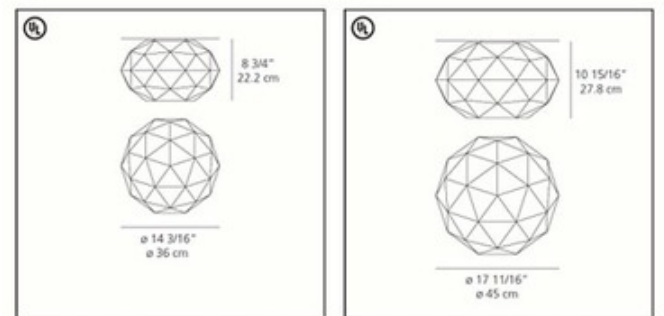

Technical Information

PRODUCT DIMENSIONS	max length 78.75"

SPEC # ART51231

Soffione 36 wall/ceiling

Soffione 45 wall/ceiling

COMPANY

PROJECT

FIXTURE TYPE

APPROVED BY

DATE