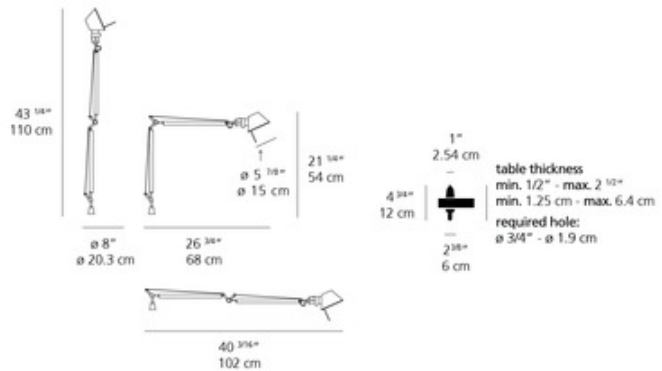

Tolomeo Mini Desk Lamp with In Set Pivot

Designer: Michele De Lucchi & Giancarlo Piretti

Description:

Tolomeo Mini Desk Lamp with In Set Pivot features an extruded aluminum arm, die-cast aluminum joints and tension-control knobs, and stainless steel tension cables. Available in White, Black, or Aluminum. One 100 watt max 120 volt medium base bulb is required, but not included. In-set support requires 0.75 inch diameter hole and supports 2.5 inch maximum surface depth. Diffuser rotates 90 degrees. UL listed.

Shown in: Aluminum

List Price: \$368.75
Our Price: \$295.00

Shade Color: N/A
Body Finish: Aluminum
Lamp: 1 x A19/Medium (E26)/72W/120V Incandescent
Wattage: 72W
Dimmer: Incandescent
Dimensions: 40.3"L x 21.25"H x 26.75"D