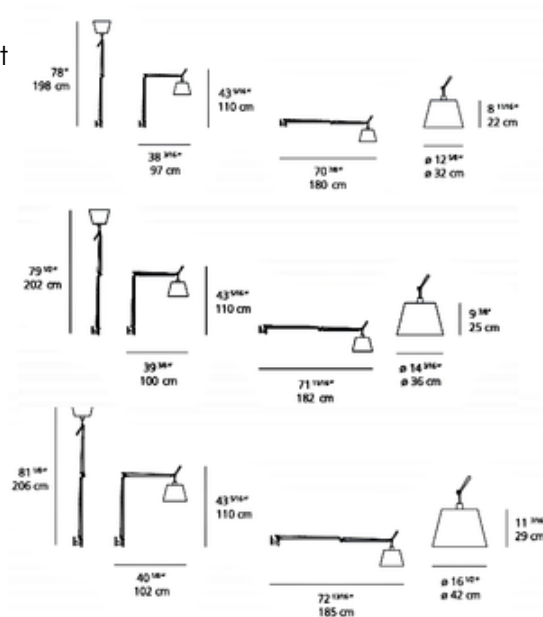

Tolomeo Mega Wall Light with Diffuser

Designer: Michele De Lucchi & Giancarlo Piretti

Description:

Tolomeo Mega Wall Mount with Diffuser features a fully adjustable, articulated arm with a J bracket for wall mounting on a junction box. Available in an Aluminum body finish with a Parchment, Silver Fiber, or Black shade, or a Black body finish with a Black shade. Available with a 12, 14 or 17 inch diameter shade. 12 Inch: 12.6 inch diameter shade x 43.3 inch height x 38.2 inch depth x 70.9 inch extended arm length. 14 Inch: 14.2 inch diameter shade x 43.3 inch height x 39.4 inch depth x 71.7 inch extended arm length. 17 Inch: 16.5 inch diameter shade x 43.3 inch height x 40.1 inch depth x 72.8 inch extended arm length. One 150 watt 120 volt medium base A21 type medium base incandescent lamp is required, but not included. Dimmer located on cord. Directional general light distribution. UL listed.

Shown in: Aluminum / Grey Shade

List Price: \$768.75
Our Price: \$615.00

Shade Color: N/A
Body Finish: Aluminum / Grey Shade
Lamp: 1 x A21/Medium (E26)/150W/120V Incandescent
 1 x A21/Medium (E26)/120V LED
Wattage: 150W
Dimmer: Incandescent
Dimensions: 70.9"L x 43.3"H x 12.6"W x 38.2"D

Product Number: ART51286			
Company:		Fixture Type:	Date: Feb 22, 2018
Project:		Approved By:	

#0112WA-TOLGFBR-012H1-GYP

Fax: (773) 883-6131

Phone: 866-954-4489

Address: 1718 W. Fullerton Ave. Chicago IL 60614