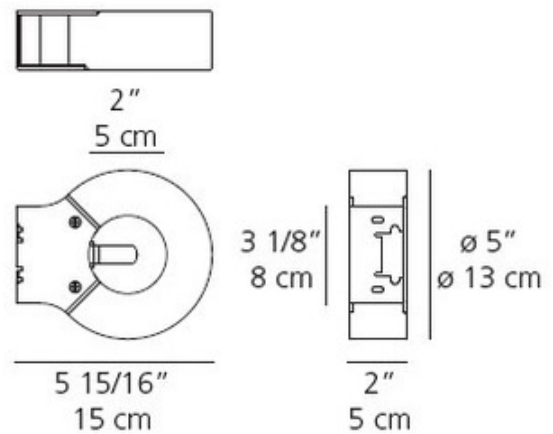

DESIGNER

Paolo De Lucchi

BRAND

Artemide

DESCRIPTION

Frost wall sconce features a circular transparent glass diffuser with a frosted center with a polished chromed steel finish. Mounts to a 4 inch octagonal junction box. One 60 watt, 120 volt, T4 G9 base halogen lamp are included. Direct and indirect light distribution. UIL listed.

SHADE COLOR	Clear
BODY FINISH	Polished Chrome
WATTAGE	60W
DIMMER	Standard 120V
DIMENSIONS	5"W x 2"H x 6"D
BULB NOT INCLUDED	
LAMP	JCD/G9/60W/120V Halogen

SPEC # ART51302

COMPANY	PROJECT	FIXTURE TYPE	APPROVED BY	DATE