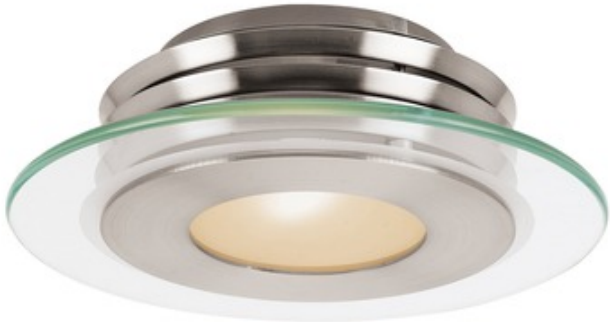

BRAND

Access

DESCRIPTION

The Helius Ceiling Flush Mount features Frosted glass with a Clear ring and a Brushed Steel finish. Two lamping options. LED: Integrated 13 watt 120 volt LED light source. HAL: One 150 watt 120 volt T3 R7s base halogen bulb is included. 12 inch width x 4 inch height. ETL listed for damp locations.

SHADE COLOR	Clear
BODY FINISH	Brushed Steel
WATTAGE	150W
DIMMER	Standard 120V
DIMENSIONS	12"W x 4"H
BULB INCLUDED	
LAMP	T3/RSC/150W/120V Halogen
SPEC #	ACC51315

COMPANY	PROJECT	FIXTURE TYPE	APPROVED BY	DATE