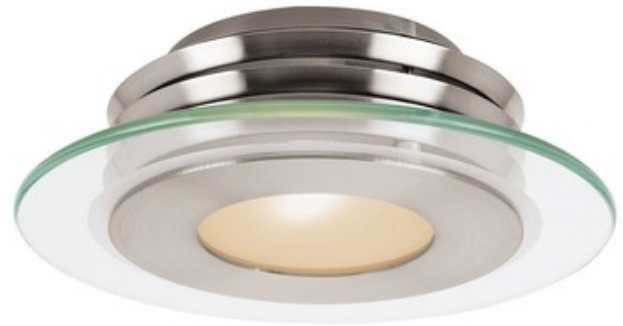

BRAND

Access

DESCRIPTION

The Helius Ceiling Flush Mount features Frosted glass with a Clear ring and a Brushed Steel finish. Two lamping options. LED: Integrated 13 watt 120 volt LED light source. HAL: One 150 watt 120 volt T3 R7s base halogen bulb is included. 12 inch width x 4 inch height. ETL listed for damp locations.

SHADE COLOR	Clear
BODY FINISH	Brushed Steel
WATTAGE	150W
DIMMER	Standard 120V
DIMENSIONS	12"W x 4"H
BULB INCLUDED	
LAMP	T3/RSC/150W/120V Halogen

SPEC # ACC51315

COMPANY	PROJECT	FIXTURE TYPE	APPROVED BY	DATE