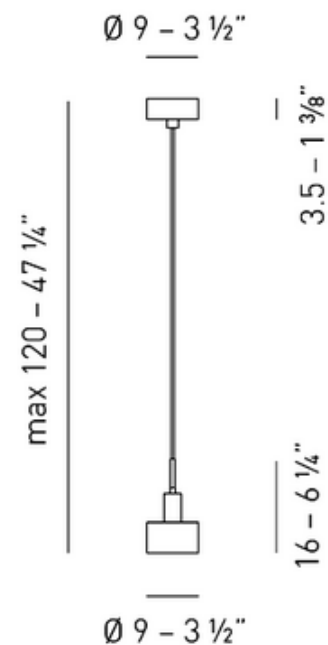

### DESCRIPTION

AX20 PI pendant comes in chrome finish. Clear cord. General directional light distribution. One 60 watt, 120 volt, JCD Type G9 halogen lamp not included. 3.5 inch diameter x 6.25 inch height x 47.25 inch maximum overall height. ETL listed.

SHADE COLOR	N/A
BODY FINISH	Chrome
WATTAGE	60W
DIMMER	Standard 120V
DIMENSIONS	3.5"W x 6.25"H
BULB NOT INCLUDED	
LAMP	1 x JCD/G9/60W/120V Halogen

SPEC #

AXO51424

COMPANY

PROJECT

FIXTURE TYPE

APPROVED BY

DATE