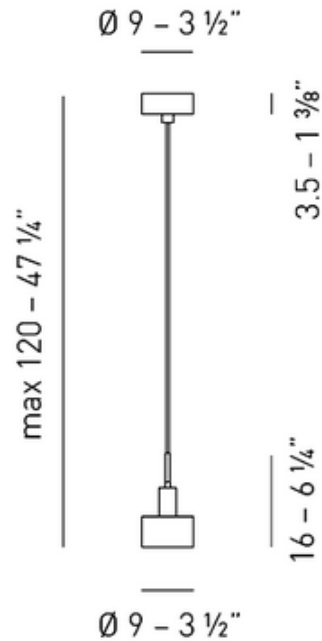

AX20 PI Pendant

Designer: Manuel Vivian

Description:

AX20 PI pendant comes in chrome finish. Clear cord. General directional light distribution. One 60 watt, 120 volt, JCD Type G9 halogen lamp not included. 3.5 inch diameter x 6.25 inch height x 47.25 inch maximum overall height. ETL listed.

Shown in: Chrome

List Price: \$360.00
Our Price: \$252.00

Shade Color: N/A
Body Finish: Chrome
Lamp: 1 x JCD/G9/60W/120V Halogen
Wattage: 60W
Dimmer: Incandescent
Dimensions: 6.25"H x 3.5"W

Product Number: AX051424			
Company:		Fixture Type:	Date: Feb 18, 2018
Project:		Approved By:	