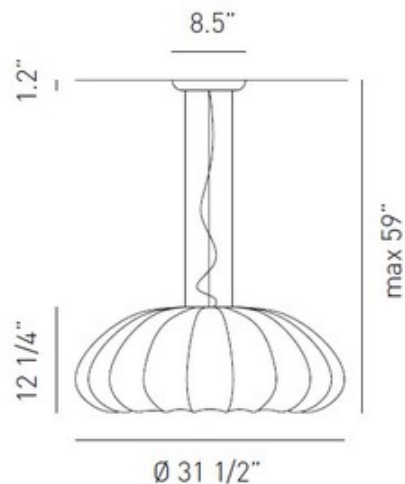

DESIGNER Sandro Santantonio
BRAND Axolight

DESCRIPTION

Muse Wide Suspension features a silk elastic fabric shade stretched over a White metal frame creating exciting color in any room. Available in Orange, Light Blue, White, Dark Blue, Fuchsia, Yellow, Multicolor, Pink, Red, Green, or Violet. Shade is removable and washable. Two lamping options available. INC: One 100 watt max 120 volt A19 medium base bulb is required, but not included. LED: One 15 watt 120 volt 82CRI, 3000K A19 GU24 base LED bulb is included. 31.5 inch width x 12.25 inch height x 59 inch maximum length. ETL listed.

SHADE COLOR	White
BODY FINISH	White
WATTAGE	72W
DIMMER	Standard 120V
DIMENSIONS	59"L x 31.5"W x 12.25"H
BULB NOT INCLUDED	
LAMP	1 x A19/Medium (E26)/72W/120V Incandescent 1 x A19/Medium (E26)/120V LED