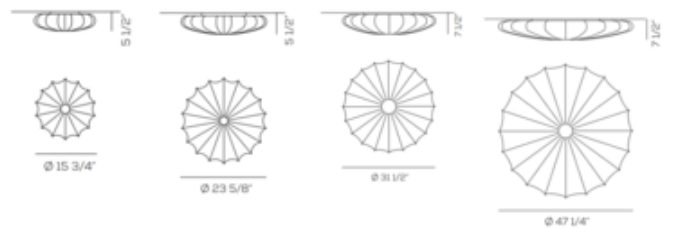

DESIGNER Sandro Santantonio
BRAND Axolight

DESCRIPTION

The award-winning Muse Wall / Ceiling Mount features an elastic silk shade stretched over a White varnished metal frame creating exciting color in any room. The removable and washable shade is available in a variety of cheerful prints and colors. Optional glass diffuser kit available for E26 LED bulb sold separately.

SHADE COLOR Orange
BODY FINISH White
WATTAGE 48W
DIMMER Standard 120V
DIMENSIONS 47.25"W x 7.5"H
BULB NOT INCLUDED
LAMP 3 x A19/Medium (E26)/16W/120V LED

SPEC # AXO51447

COMPANY	PROJECT	FIXTURE TYPE	APPROVED BY	DATE