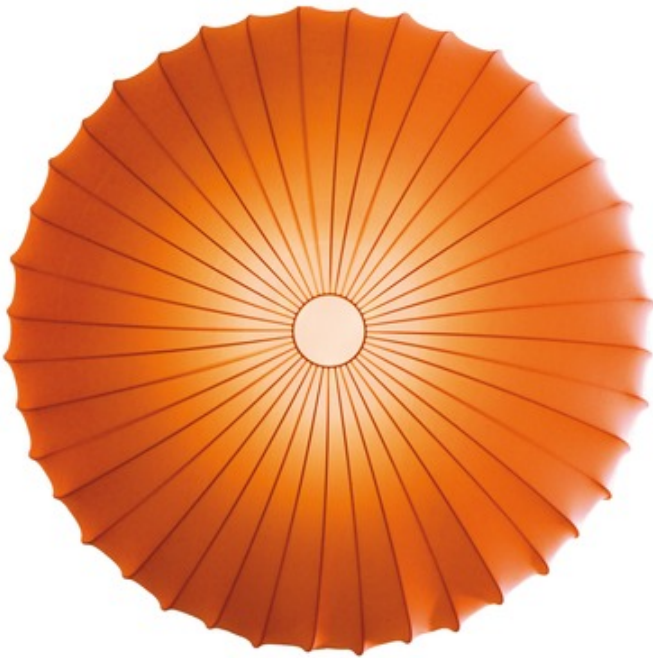

Muse Wall / Ceiling Mount

Designer: Sandro Santantonio

Description:

The Muse Wall / Ceiling Mount features an elastic silk shade stretched over a White varnished metal frame creating exciting color in any room. The removable and washable shade is available in solid Orange, Light Blue, Dark Blue, Fuchsia, Yellow, Pink, Red, Green, White, or Violet or patterned Multicolor, Sticks, or Flowers. Four sizes and two lamping options available. LED: 9/15 watt 120 volt 82CRI, 2700K A19 GU24 base LED bulbs are included. INC: 60/100 watt max 120 volt medium base bulbs are required, but not included. Small: 15.8 inch width x 5.5 inch depth. Medium: 23.6 inch width x 5.5 inch depth. Large: 31.5 inch width x 7.5 inch depth. Extra large: 47.3 inch width x 7.5 inch depth. ETL listed.

Shown in: White / Orange

List Price: \$1285.71
Our Price: \$900.00

Shade Color: Orange
Body Finish: White
Lamp: 3 x A19/Medium (E26)/72W/120V Incandescent
Wattage: 216W
Dimmer: Incandescent
Dimensions: 7.5"H x 47.3"W