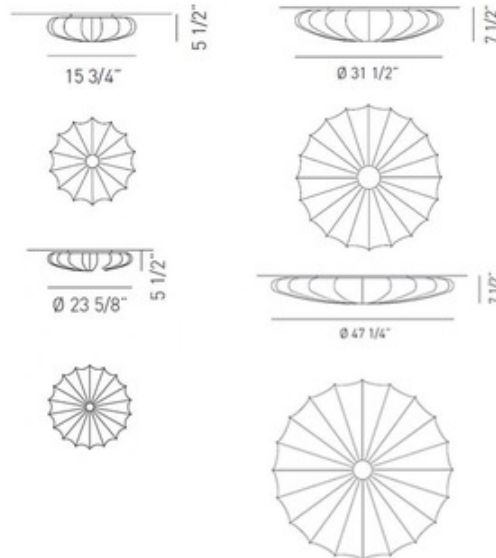

Muse Wall / Ceiling Mount

Designer: Sandro Santantonio

Description:

The Muse Wall / Ceiling Mount features an elastic silk shade stretched over a White varnished metal frame creating exciting color in any room. The removable and washable shade is available in solid Orange, Light Blue, Dark Blue, Fuchsia, Yellow, Pink, Red, Green, White, or Violet or patterned Multicolor, Sticks, or Flowers. Four sizes and two lamping options available. LED: 9/15 watt 120 volt 82CRI, 2700K A19 GU24 base LED bulbs are included. INC: 60/100 watt max 120 volt medium base bulbs are required, but not included. Small: 15.8 inch width x 5.5 inch depth. Medium: 23.6 inch width x 5.5 inch depth. Large: 31.5 inch width x 7.5 inch depth. Extra large: 47.3 inch width x 7.5 inch depth. ETL listed.

Shown in: White / Orange

List Price: \$1285.71
Our Price: \$900.00

Shade Color: Orange
Body Finish: White
Lamp: 3 x A19/Medium (E26)/72W/120V Incandescent
Wattage: 216W
Dimmer: Incandescent
Dimensions: 7.5"H x 47.3"W