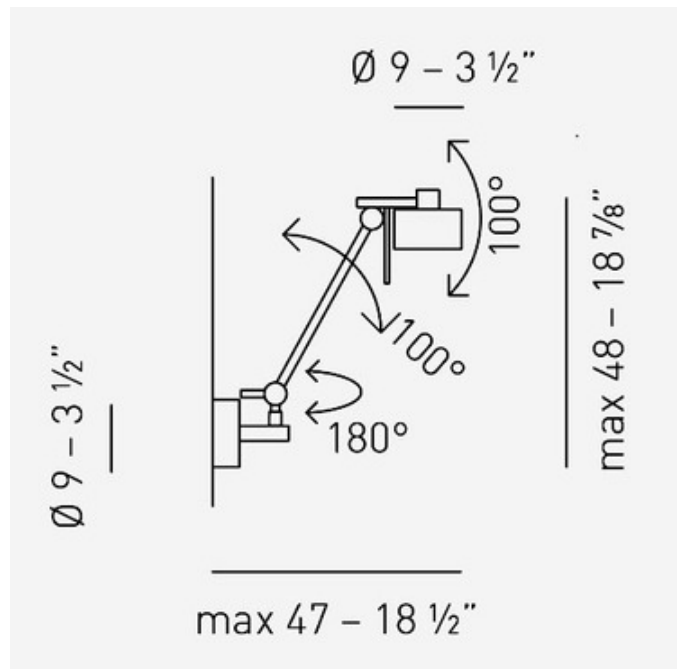

DESIGNER

Manuel Vivian

BRAND

Axolight

DESCRIPTION

AX20 GR swing arm wall sconce in chrome features an adjustable head to direct the light beam. General directional light distribution. One 40 watt, 120 volt, JCD Type G9 halogen lamp is required, but not included. 4.75 inch width x 18.9 inch height x 18.5 inch depth. ETL listed. Dimmable with an incandescent dimmer, sold separately (no on/off switch on fixture).

SHADE COLOR	N/A
BODY FINISH	Chrome
WATTAGE	40W
DIMMER	Standard 120V
DIMENSIONS	4.25"W x 18.9"H x 18.5"D
BULB NOT INCLUDED	
LAMP	1 x JCD/G9/40W/120V Halogen

SPEC #

AXO51484

COMPANY

PROJECT

FIXTURE TYPE

APPROVED BY