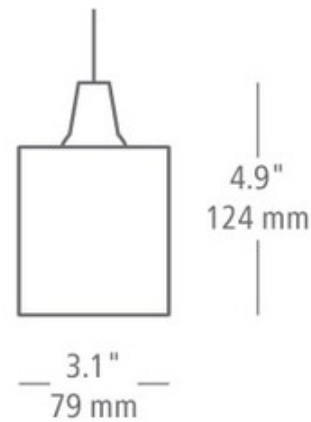

Rocks Pendant

Description:

Rocks pendant features a large cube of Clear crystalline glass with a satin nickel finish. Includes 6 feet field cuttable suspension cable. One 35 watt, 12 volt, JC GY6.35 base Xenon bulb is included. ETL listed. 3.1 inch width x 4.9 inch height x 72 inch maximum length.

Shown in: Satin Nickel / Clear

List Price: \$279.00
 Our Price: \$189.72

Shade Color: Clear
 Body Finish: Satin Nickel
 Lamp: 1 x JC/GY6.35 (bipin)/35W/12V Krypton Xenon
 Wattage: 35W
 Dimmer: Low Voltage Magnetic
 Dimensions: 72"L x 4.9"H x 3.1"W