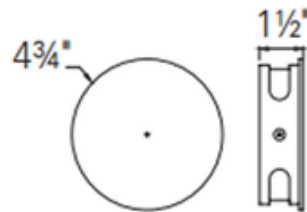

Disc Dual Optic Outdoor Wall Mount

Description:

Disc Dual Optic Outdoor Wall is made from machined aluminum in Bronze or Satin Aluminum finish with glass lens. Features light that emits from two sides of the fixture. Also available in a single optic version. Six 1 watt 120 volt 2800K 80CRI 480 lumen LED lamps included. General directional light distribution. ADA compliant. UL listed for wet location.

Shown in: Bronze

List Price: \$500.00
 Our Price: \$400.00

Shade Color: N/A
 Body Finish: Bronze
 Lamp: 6 x LED/1W/120V LED
 Wattage: 6W
 Dimmer: Incandescent
 Dimensions: 4.75"W x 1.5"D

Product Number: CSL51530			
Company:		Fixture Type:	Date: Feb 21, 2018
Project:		Approved By:	