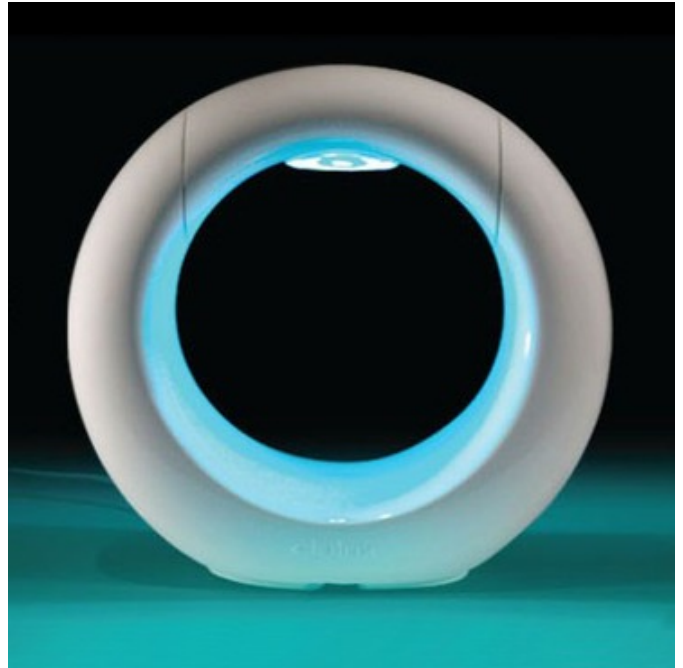

BRAND

Cielux

DESCRIPTION

Lune boasts seven primary colors, two automatic color fading modes and adjustable light intensity, giving you choices across the color spectrum to create the right atmosphere for any occasion. The single touch point control interface results in a simplistic medium that transforms the user's interactions with light and color. Simply tap the touch pad to turn the unit on, tap again to change colors, press the touch pad to dim each color, and hold it longer to turn the unit off. 9 watts of Dense Matrix LED light has red, yellow, green, teal, blue, purple and white colors. 8.3W x 7.7H x 3.2D.

SHADE COLOR	Multicolor
BODY FINISH	White
WATTAGE	9W
DIMMER	N/A
DIMENSIONS	8.3"W x 7.7"H x 3.2"D
INTEGRATED LED MODULE	
LAMP	LED/9W/120V LED

Technical Information

LUMINOUS FLUX	740 lumens
LUMENS/WATT	82.22
LAMP COLOR	3000K
COLOR RENDERING	80 CRI