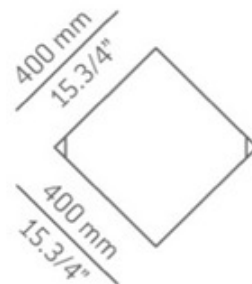

### DESCRIPTION

The Bent Ceiling Flush Mount features White Satin curved glass with two supports in opposite directions. Finish available in Brushed Nickel. One 250 watt, 120 volt, T3 Short R7s base halogen lamp is required, but not included. General light distribution. ETL listed. 15.75 inch width x 3.88 inch height.

SHADE COLOR	White
BODY FINISH	Brushed Nickel
WATTAGE	250W
DIMMER	Standard 120V
DIMENSIONS	15.75"W x 3.88"H
BULB NOT INCLUDED	
LAMP	1 x T3SHORT/R7s (RSC)/250W/120V Halogen

SPEC #

EST51592

COMPANY

PROJECT

FIXTURE TYPE