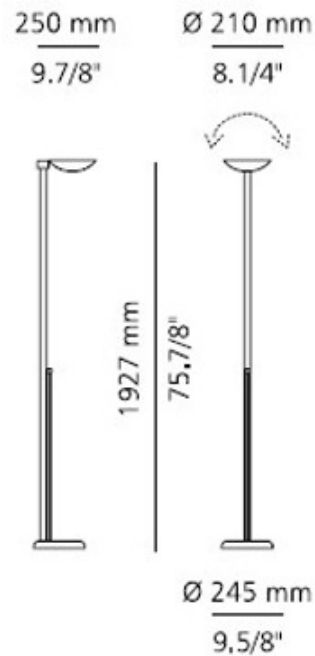

P-2373 Floor Lamp

Designer: Leonardo Marelli

Description:

P-2373 Floor Lamp is available with a Brushed Nickel finish and features an adjustable shade. Dimmer control is located at seating level for easy access. One 300 watt, 120 volt, T3 Long R7s base halogen lamp is required, but not included. Direct and indirect light distribution. Shade diameter is 8.25 inches. 9.88 width x 75.88 inch height.

Shown in: Brushed Nickel

List Price: \$1629.00
Our Price: \$1448.02

Shade Color: N/A
Body Finish: Brushed Nickel
Lamp: 1 x T3LONG/R7s (RSC)/300W/120V Halogen
Wattage: 300W
Dimmer: Incandescent
Dimensions: 75.88"H x 9.88"W

Product Number: EST51593			
Company:		Fixture Type:	Date: Feb 21, 2018
Project:		Approved By:	

#0503FL-P2373-010H1-XXBN

Fax: (773) 883-6131

Phone: 866-954-4489

Address: 1718 W. Fullerton Ave. Chicago IL 60614