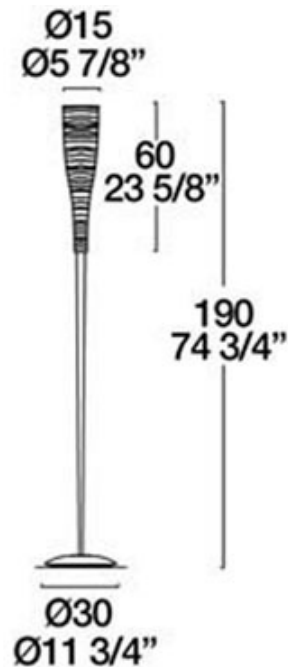

BRAND

Leucos

DESCRIPTION

Class floor lamp features a grey lacquered metal finish. Glass diffuser available in white, red, black, silver, brown and mirror. Includes dimmer. Available in a floor, table, wall sconce and pendant version. One 150 watt, 120 volt, A19 medium base halogen lamp included. General light distribution. Made in Italy. Shade dimensions are 5.88W x 23.63H. 11.8W x 74.8H.

SHADE COLOR	White
BODY FINISH	Gray
WATTAGE	150W
DIMMER	Included
DIMENSIONS	11.75"W x 74.82"H
BULB INCLUDED	
LAMP	1 x A19/Medium (E26)/150W/120V Incandescent

SPEC #

LEU5160

COMPANY

PROJECT

FIXTURE TYPE

APPROVED BY