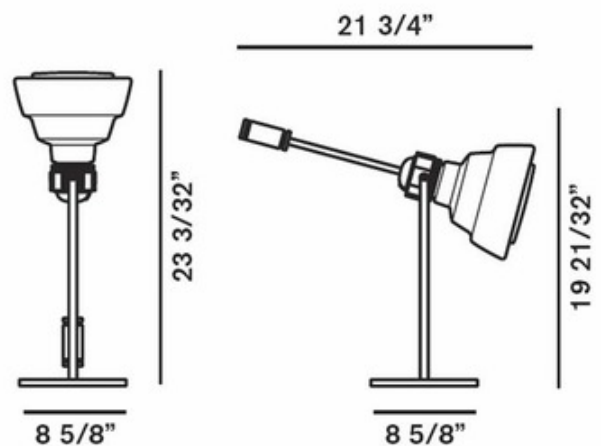

BRAND

Diesel Living

DESCRIPTION

Glas Adjustable Table Lamp features a sandblasted White glass shade or glossy finish blown glass diffuser processed with a technique that renders the glass polished and reflective like metal when off. When turned on the glass turns into a warm pale grey color. The base, rod and counterweight are made of nickel-plated steel with a polished finish. Requires one 20 watt 120 volt medium base compact fluorescent lamp not included. 8.6 inch width x 21.75 inch depth x 23.1 inch height.

| | |
|--------------------------|--|
| SHADE COLOR | Chrome Glass |
| BODY FINISH | Chrome |
| WATTAGE | 20W |
| DIMMER | Not Dimmable |
| DIMENSIONS | 8.6"W x 23.1"H x 21.75"D |
| BULB NOT INCLUDED | |
| LAMP | 1 x CF/Medium (E26)/20W/120V Compact Fluorescent |