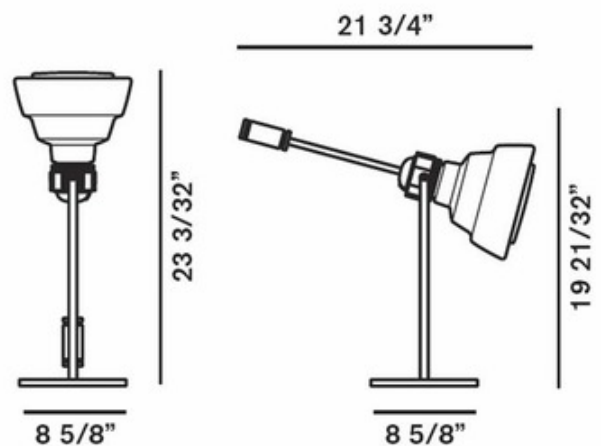

**BRAND**

Diesel Living

**DESCRIPTION**

Glas Adjustable Table Lamp features a sandblasted White glass shade or glossy finish blown glass diffuser processed with a technique that renders the glass polished and reflective like metal when off. When turned on the glass turns into a warm pale grey color. The base, rod and counterweight are made of nickel-plated steel with a polished finish. Requires one 20 watt 120 volt medium base compact fluorescent lamp not included. 8.6 inch width x 21.75 inch depth x 23.1 inch height.

<b>SHADE COLOR</b>	Chrome Glass
<b>BODY FINISH</b>	Chrome
<b>WATTAGE</b>	20W
<b>DIMMER</b>	Not Dimmable
<b>DIMENSIONS</b>	8.6"W x 23.1"H x 21.75"D
<b>BULB NOT INCLUDED</b>	
<b>LAMP</b>	1 x CF/Medium (E26)/20W/120V Compact Fluorescent