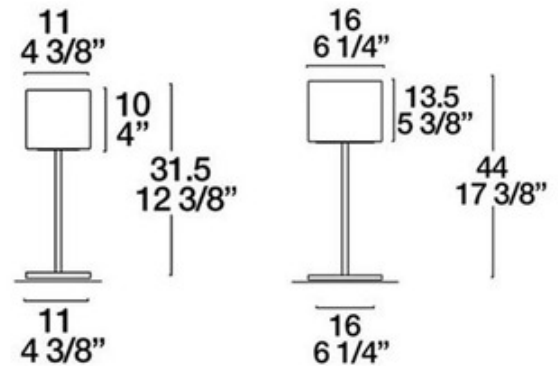

BRAND

Leucos

DESCRIPTION

Cubi table lamp features a satin finish layered and blown white glass diffuser with a grey lacquered metal finish. Pendant available in small and large size option. Available in a wall sconce, pendant, wall/ceiling mount, table and floor lamp. One 100 watt, 120 volt, T4 DC Bayonet halogen lamp included. General light distribution. cUL listed. Made in Italy. Small: 4.13 inch square x 12.38 inch height. Large: 6.25 inch square x 17.38 inch height.

SHADE COLOR	White
BODY FINISH	Gray
WATTAGE	100W
DIMMER	Standard 120V
DIMENSIONS	6.25"L x 6.25"W x 17.38"H
BULB INCLUDED	
LAMP	1 x T4/D.C. Bayonet (BA15D)/100W/120V Halogen

SPEC #

LEU5180

COMPANY

PROJECT

FIXTURE TYPE