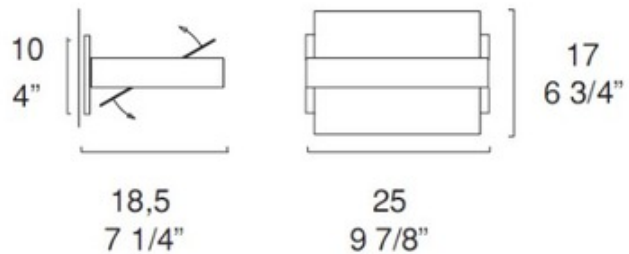

ALA Wall Light

Designer: Mauro Marzollo

Description:

ALA Wall Light, designed by Mauro Marzollo, is a sleek design with an adjustable diffuser for light direction. Available in White with a White or Transparent diffuser and Chrome with a Chrome or Transparent diffuser. One 200 watt, 120 volt T3Short R7s base halogen bulb is included. UL listed. 9.88 inch width x 6.75 inch height x 7.25 inch depth.

Shown in: Chrome / Chrome

List Price: \$607.50
Our Price: \$486.00

Shade Color: Chrome / Chrome
Body Finish: N/A
Lamp: 1 x T3SHORT/R7s (RSC)/200W/120V Halogen
Wattage: 200W
Dimmer: Incandescent
Dimensions: 6.75"H x 9.88"W x 7.25"D