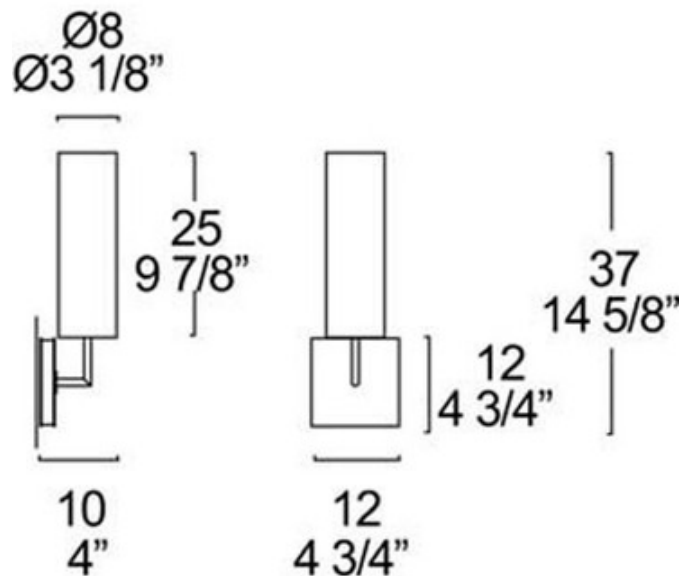

DESCRIPTION

Eril wall sconce features a hand blown milky satin finish tubular white glass shade and a grey lacquered metal finish. One 100 watt, 120 volt, T4 DC Bayonet halogen lamp included. General light distribution. ADA compliant. UL listed. Made in Italy. 4.75 inch width x 14.63 inch height x 3.13 inch depth.

SHADE COLOR	White
BODY FINISH	Gray
WATTAGE	100W
DIMMER	Standard 120V
DIMENSIONS	4.75"W x 14.63"H x 3.13"D
BULB INCLUDED	
LAMP	1 x T4/D.C. Bayonet (BA15D)/100W/120V Halogen

SPEC #

LEU5200

COMPANY

PROJECT

FIXTURE TYPE