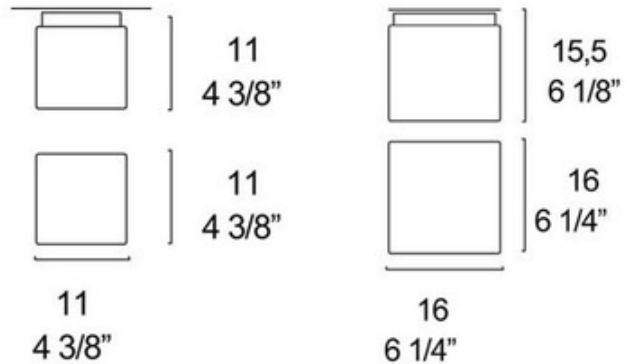

Cubi Wall / Ceiling Mount

**Description:**

Cubi wall/ceiling mount fixture features a satin finish layered and blown white glass diffuser with a grey lacquered metal finish. Pendant available in small and large size option. Available in a wall sconce, pendant, wall/ceiling mount, table and floor lamp. One 40 or 60 watt, 120 volt, JCD Type G9 halogen lamp included. General light distribution. UL listed. Made in Italy. Small: 4.38W x 4.38H x 4.38 inch depth. Large: 6.25W x 6.25H x 6.13 inch depth.

Shown in: Grey / White

List Price: \$312.50  
 Our Price: \$250.00

Shade Color: White  
 Body Finish: Grey  
 Lamp: 1 x JCD/G9/40W/120V Halogen  
 Wattage: 40W  
 Dimmer: Incandescent  
 Dimensions: 4.38"H x 4.38"W x 4.38"D