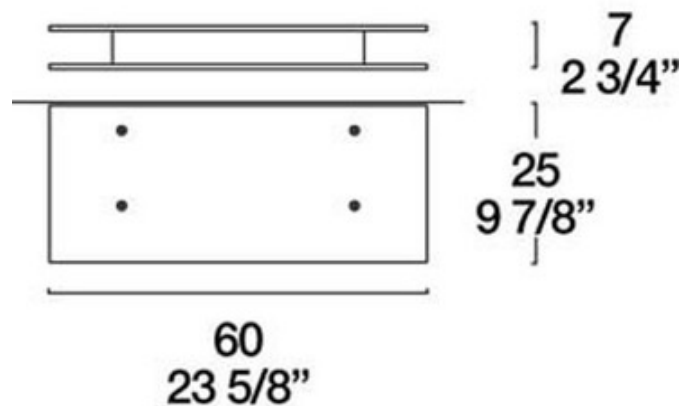

## Biplana Shelf / Wall Sconce

SPEC #

LEU5205

DESIGNER

Massimo Tonetto

BRAND

Leucos

### DESCRIPTION

Biplana shelf/wall sconce features two satin finish white glass sheet diffusers and satin steel finish. Available in a 24 and 32 inch wide version. Two 24 watt, 120 volt, T5 2G11 fluorescent lamps not included. Electronic ballast included. General light distribution. UL listed. Made in Italy. 23.6W x 2.75H x 9.88 inch depth.

SHADE COLOR	White
BODY FINISH	Satin Nickel
WATTAGE	48W
DIMMER	Not Dimmable
DIMENSIONS	23.63"W x 2.75"H x 9.88"D
BULB NOT INCLUDED	
LAMP	2 x T5/2G11/24W/120V Compact Fluorescent

SPEC #

LEU5205

COMPANY

PROJECT