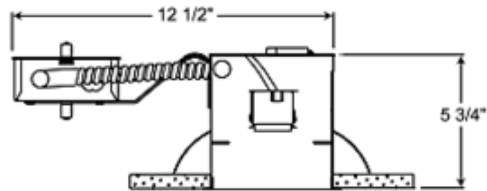

# IC25R 5 Inch IC Shallow Remodel Housing

**Description:**

IC25R 5 Inch Shallow Universal IC Remodel Housing is an energy efficient sealed housing. IC remodel housing for remodel application where back side of ceiling is not accessible. Installs through an opening in the ceiling from below. Secured in place by factory installed remodel springs. Can be completely covered with insulation. Accommodates ceilings up to 1 1/8 inch thick. When used with Air-Loc gasket (ALG5R), stops infiltration and ex-filtration of air, reducing heating and cooling costs. Trims shown with Air-Loc symbol do not require a gasket. One 120 volt, A19, BR30, PAR30, PAR20, R20 or PAR30L medium base halogen/ incandescent lamp or LED equivalent is required, but not included. Lamp type and wattage dependent upon housing/trim combination (see attached Juno manufacturer specification). Incandescent/halogen dimmable with a standard incandescent dimmer. Consult lamp manufacturer for dimmer compatibility when using an LED equivalent lamp. UL listed for through-branch wiring, damp locations and IP. Product thermally protected against improper use of lamps. Trim 212N is wet location approved for covered ceiling applications. 12.5 inch length x 5.9 inch width x 5.75 inch height. A complete fixture includes a housing and trim, sold separately.

**Technical Information**

- Wattage: N/A
- Ceiling Type: Drywall with Trim
- Dimmer: Dimmable
- Housing Type: Remodel IC
- Dimensions: 12.5"L x 5.75"H x 5.875"W
- Housing Height: 6"
- Aperture Size: 0.000"
- Product Dimensions: 5.50 inch ceiling cutout