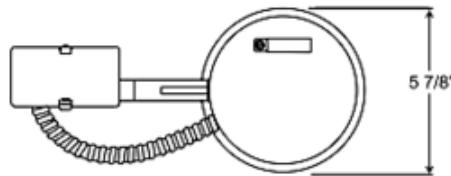

# IC25R 5 Inch IC Shallow Remodel Housing

**Description:**

IC25R 5 Inch Shallow Universal IC Remodel Housing is an energy efficient sealed housing. IC remodel housing for remodel application where back side of ceiling is not accessible. Installs through an opening in the ceiling from below. Secured in place by factory installed remodel springs. Can be completely covered with insulation. Accommodates ceilings up to 1 1/8 inch thick. When used with Air-Loc gasket (ALG5R), stops infiltration and ex-filtration of air, reducing heating and cooling costs. Trims shown with Air-Loc symbol do not require a gasket. One 120 volt, A19, BR30, PAR30, PAR20, R20 or PAR30L medium base halogen/ incandescent lamp or LED equivalent is required, but not included. Lamp type and wattage dependent upon housing/trim combination (see attached Juno manufacturer specification). Incandescent/halogen dimmable with a standard incandescent dimmer. Consult lamp manufacturer for dimmer compatibility when using an LED equivalent lamp. UL listed for through-branch wiring, damp locations and IP. Product thermally protected against improper use of lamps. Trim 212N is wet location approved for covered ceiling applications. 12.5 inch length x 5.9 inch width x 5.75 inch height. A complete fixture includes a housing and trim, sold separately.

Shown in: Aluminum

List Price: \$35.52  
 Our Price: \$21.31

- Shade Color: N/A
- Body Finish: Aluminum
- Lamp:
  - 1 x PAR30L/Medium (E26)/120V Halogen
  - 1 x PAR30L/Medium (E26)/120V LED
  - 1 x PAR20/Medium (E26)/120V Halogen
  - 1 x PAR20/Medium (E26)/120V LED
  - 1 x PAR30S/Medium (E26)/120V Halogen
  - 1 x PAR30S/Medium (E26)/120V LED
  - 1 x R20/Medium (E26)/120V Incandescent
  - 1 x R20/Medium (E26)/120V LED

**Technical Information**

- Wattage: N/A
- Ceiling Type: Drywall with Trim
- Dimmer: Dimmable
- Housing Type: Remodel IC
- Dimensions: 12.5"L x 5.75"H x 5.875"W
- Housing Height: 6"
- Aperture Size: 0.000"
- Product Dimensions: 5.50 inch ceiling cutout