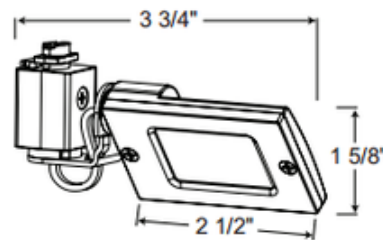

Technical Information

Luminous Flux: 44 lumens
Lumens/Watt: 10.00
Lamp Color: 3000 K

Product Number: JUN52460			
Company:		Fixture Type:	Date: Feb 25, 2018
Project:		Approved By:	

#1000TR-LEDMFLO-004L1-WHAL

Fax: (773) 883-6131

Phone: 866-954-4489

Address: 1718 W. Fullerton Ave. Chicago IL 60614

www.lightology.com