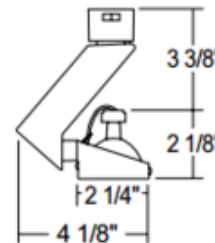

Product Number: JUN52465			
Company:		Fixture Type:	Date: Feb 20, 2018
Project:		Approved By:	

#1000TR-SLANTGI-004H1-XXWH

Fax: (773) 883-6131

Phone: 866-954-4489

Address: 1718 W. Fullerton Ave. Chicago IL 60614

www.lightology.com