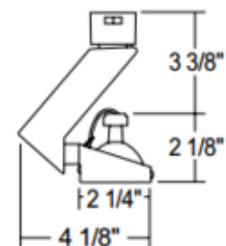

BRAND

Juno Lighting

DESCRIPTION

T805 Slant Series Gimbal Ring Track Fixture with its angular design cleverly disguises the integral solid state electronic transformer. The slant transformer allows 90 degree vertical aiming capability in both directions and 358 degree horizontal rotation. On-off switch included. Finish available in White or Black. One 20-50 watt, 12 volt GU5.3 MR16 bulb is required, but not included. The MR16 lamp provides tight beam control for dramatic lighting applications. UL listed. Compatible with Juno Lighting Trac-Lites, Trac-Master 1-circuit and Trac-Master 2-circuit 120 volt line voltage track systems.

SHADE COLOR	N/A
BODY FINISH	White
WATTAGE	50W
DIMMER	Dimmable
DIMENSIONS	5.5"L x 2.25"W x 4.1"D
BULB NOT INCLUDED	
LAMP	1 x MR16/GU5.3 (bipin)/50W/12V Halogen 1 x MR16/GU5.3 (bipin)/12V LED

SPEC # JUN52465