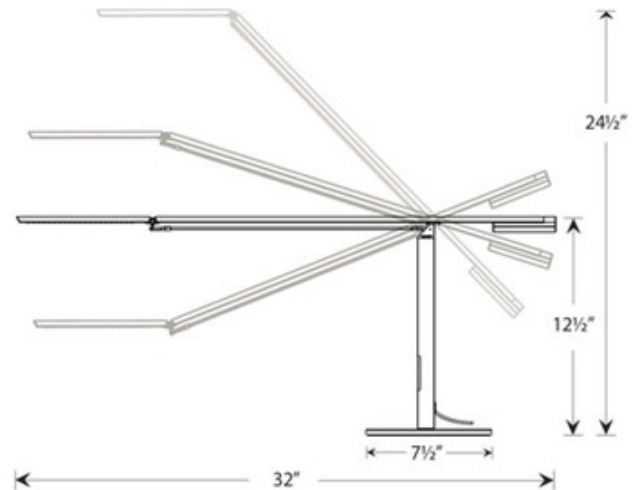

**BRAND**

Koncept Lighting

**DESCRIPTION**

The clean, sculpted body of the Equo LED Table Lamp is counterbalanced to be adjustable with a feather light touch, while the arched cross section of the arm makes it thin and light. Slide your finger along the stem's integral touch sensitive strip to dim or turn the lamp on and off. The Equo LED desk lamp features a black aluminum finish. Includes 9 foot 120 volt black cord and transformer. LED rated lifespan is 50,000 hours. One 6 watt 120 volt 3500K LED module is included. Directional light distribution. UL listed. 7.5 inch width x 12.5 inch height x 32 inch depth.

<b>SHADE COLOR</b>	N/A
<b>BODY FINISH</b>	Black
<b>WATTAGE</b>	6W
<b>DIMMER</b>	Included
<b>DIMENSIONS</b>	7.5"W x 12.5"H x 32"D
<b>INTEGRATED LED MODULE</b>	
<b>LAMP</b>	LED/6W/120V LED

*Technical Information*

<b>LAMP COLOR</b>	3500K
<b>LAMP LIFE</b>	50000 hours

**SPEC #** KNC52503

COMPANY	PROJECT	FIXTURE TYPE	APPROVED BY	DATE