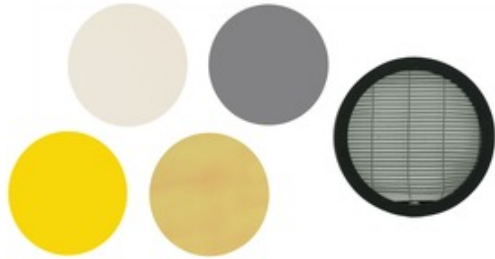

Port LED Louvers and Lenses

Description:

Port LED louvers and lenses kit includes louver with 20 degree beam tilt lens, step louver to use as a step light, plus a neutral density filter and warming filter to bring the color to 2500K.

List Price: \$24.00
 Our Price: \$12.00

Shade Color: N/A
 Body Finish: N/A
 Lamp: N/A
 Wattage: N/A
 Dimmer: N/A
 Dimensions: N/A

Product Number: EDG52528			
Company:		Fixture Type:	Date: Feb 20, 2018
Project:		Approved By:	