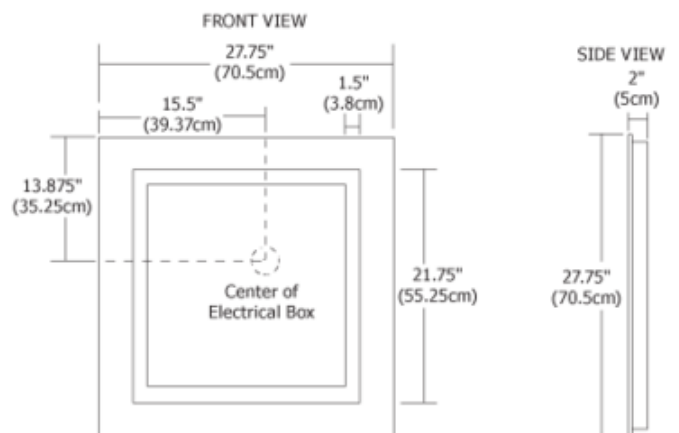

BRAND

PureEdge Lighting

DESCRIPTION

Plaza Small Surface Mount Dimmable Fluorescent Mirror with 2500K Filter features four integral fluorescent lamps set behind an inset border of frosted glass. Available in a large or small version. Includes four 55 watt 120 volt 3000K 82CRI 2G11 T1 fluorescent lamps and color correction filter which changes the color temperature from Warm 3000K to Very Warm 2500K. Dimmable with 0-10 dimmer. Recommended dimmers include Lutron Diva DTV and Nova (NTFTV), both requiring PP-20 add on relay for on-off, Sunrise SRI200ZTUNV, or Leviton IP710-DLZ. Add mirror defogger (DF-SQ15) to remove condensation, sold separately. ADA compliant. ETL listed. Dimensions: 27.75 inch height x 27.75 inch width x 2 inch depth. 39 pounds.

SHADE COLOR	Frosted
BODY FINISH	Mirror
WATTAGE	220W
DIMMER	0-10V
DIMENSIONS	27.75"W x 27.75"H x 2"D
BULB INCLUDED	
LAMP	4 x T5/2G11/55W/120V Compact Fluorescent

SPEC # EDG52533

COMPANY	PROJECT	FIXTURE TYPE	APPROVED BY	DATE