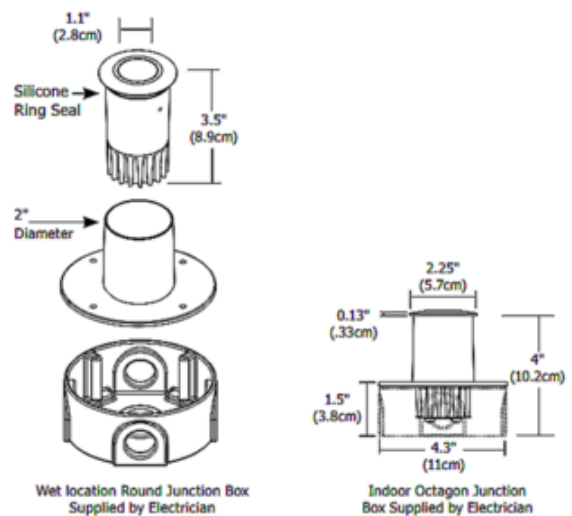

DESIGNER

Gregory Kay

BRAND

PureEdge Lighting

DESCRIPTION

Port LED Round Wall/Floor Recessed fixture includes high powered warm white light with 3.5 watts, 12VAC LED, Warm White 3029K color temperature, 80CRI, 95 lumens. 70 percent lumen maintenance based on 50,000 hours of operation. Features a 16 degree precise focus, tempered glass lens with a marine-grade aluminum bevel edge trim in Satin Aluminum. Available with a round or square beveled edge. The Port LED is outdoor-rated using a wet location electrical box or indoor using a standard octagon electrical box, sold separately. The trim accepts dichroic color filters when used with PORT-LL(H) accessory, sold separately. Compatible remote power supplies include electronic low voltage TE-60L-12, or magnetic low voltage T-150-12 or T-300-12. Can dim down to 30 percent without flickering using low voltage electronic or magnetic dimmer, depending on transformer type used. Required junction box cover, wood spring clips (for installation in wood), and remote transformer, sold separately. Rated for wet locations when used with a wet location electrical box. ETL listed. Fixture includes a 5 year warranty. Note: Limited quantities available.

SHADE COLOR	N/A
BODY FINISH	Satin Aluminum
WATTAGE	3.5W
DIMMER	Dimmable
DIMENSIONS	2.25"W x 4"D
INTEGRATED LED MODULE	
LAMP	1 x LED/3.5W/12V LED

Technical Information

LUMINOUS FLUX	95 lumens
LUMENS/WATT	27.14
LAMP COLOR	3029K
COLOR RENDERING	80 CRI

SPEC # EDG52540

COMPANY	PROJECT	FIXTURE TYPE	APPROVED BY	DATE