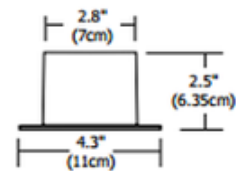

SPEC # EDG52543

COMPANY	PROJECT	FIXTURE TYPE	APPROVED BY	DATE