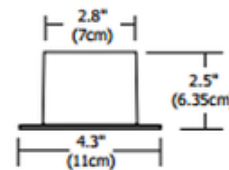

Product Number: EDG52543			
Company:		Fixture Type:	Date: Feb 19, 2018
Project:		Approved By:	

#1200ES-SUN3JCV-XXXL1-XXXX

Fax: (773) 883-6131

Phone: 866-954-4489

Address: 1718 W. Fullerton Ave. Chicago IL 60614

www.Lightology.com