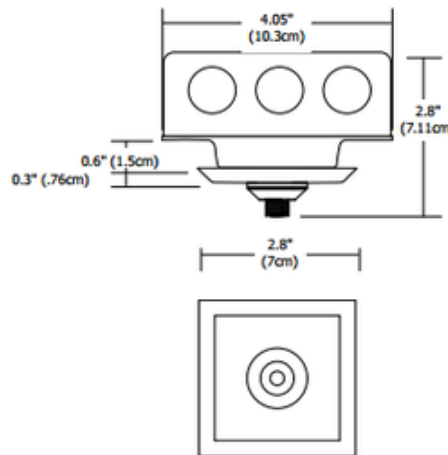

# Fast Jack LED 2 Inch Square Canopy

**Description:**

Fast Jack LED 2 Inch Square Canopy mounts to a standard 4 inch square electrical box or to an octagon box with special plaster ring included. Finish available in Satin Nickel, Polished Nickel, Antique Bronze or White. Includes power supply which fits inside the electrical box. LED maximum load is 12 volt, 40 watts. LED dimming range varies. Reference corresponding fixture specification sheet. Also available in a halogen version. ETL listed. LED version can also be used with maximum of 50 watt halogen load per port. 2.8 inch square x .60 inch height.

Shown in: Satin Nickel

List Price: \$174.00  
 Our Price: \$139.20

Shade Color: N/A  
 Body Finish: Satin Nickel  
 Lamp: 1 x LED/40W/12V LED  
 Wattage: 40W  
 Dimmer: Low Voltage Electronic  
 Dimensions: 0.6"H x 2.8"W x 2.8"D