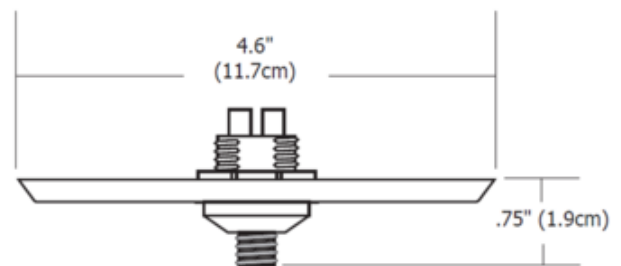

DESIGNER

Gregory Kay

BRAND

PureEdge Lighting

DESCRIPTION

Fast Jack LED 4 Inch Round or Square Canopy features a single Fast Jack port and mounts to a standard 4 inch electrical box that houses a 60 watt 12VAC LED power supply (included). LED version can also be used with a maximum of 50 watt halogen load per port. Compatible with Lutron Diva, Lutron Skylark, and Legrand electronic low voltage dimmers, sold separately. Note: Not compatible with Lutron Maestro dimmers. Note: Limited quantities available.

Shown in: Satin Nickel

SHADE COLOR	N/A
BODY FINISH	Satin Nickel
WATTAGE	60W
DIMMER	Low Voltage Electronic
DIMENSIONS	4.6"W x 0.75"H
LAMP	N/A

SPEC # EDG52556

COMPANY

PROJECT

FIXTURE TYPE

APPROVED BY

DATE