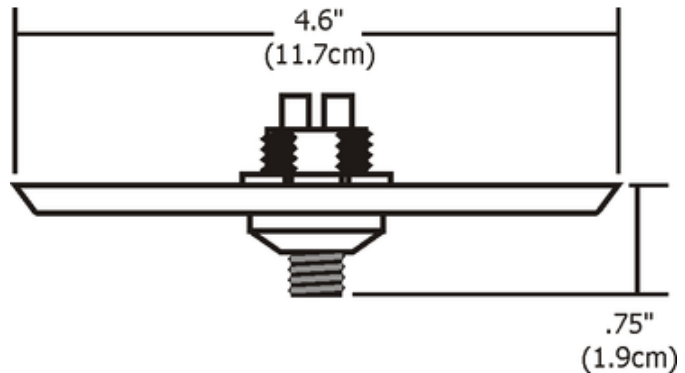

# Fast Jack LED 4 Inch Round Canopy

**Description:**

Fast Jack LED 4 Inch Round Canopy mounts to a standard 4 inch electrical box. Finish available in Satin Nickel, Antique Bronze, Polished Nickel or White. Includes power supply which fits inside electrical box. Maximum load LED is 12 volt, 40 watts. LED dimming range varies. Reference corresponding fixture specification sheet for dimmer. ETL listed. 4.6 inch diameter. LED version can also be used with maximum of 50 watt halogen port.

Shown in: Satin Nickel

List Price: \$123.00  
 Our Price: \$98.40

Shade Color: N/A  
 Body Finish: Satin Nickel  
 Lamp: 1 x LED/40W/12V LED  
 Wattage: 40W  
 Dimmer: Low Voltage Electronic  
 Dimensions: 0.75"H x 4.6"W