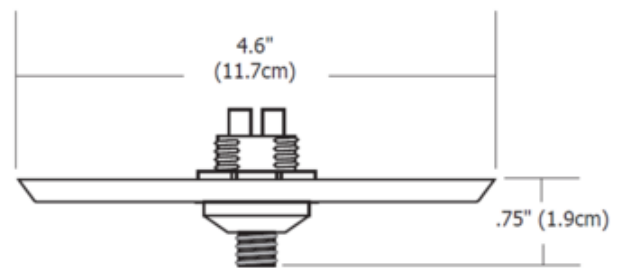

# FastJack LED 4 Inch Canopy

SPEC #

EDG52561

**BRAND**

PureEdge Lighting

**DESCRIPTION**

Fast Jack LED 4 Inch Round or Square Canopy features a single Fast Jack port and mounts to a standard 4 inch electrical box that houses a 60 watt 12VAC LED power supply (included). LED version can also be used with a maximum of 50 watt halogen load per port. Compatible with Lutron Diva, Lutron Skylark, and Legrand electronic low voltage dimmers, sold separately. Note: Not compatible with Lutron Maestro dimmers. Note: Limited quantities available.

Shown in: Satin Nickel

|                    |                        |
|--------------------|------------------------|
| <b>SHADE COLOR</b> | N/A                    |
| <b>BODY FINISH</b> | Satin Nickel           |
| <b>WATTAGE</b>     | 60W                    |
| <b>DIMMER</b>      | Low Voltage Electronic |
| <b>DIMENSIONS</b>  | 4.6"W x 0.75"H x 4.6"D |
| <b>LAMP</b>        | N/A                    |
| <b>SPEC #</b>      | EDG52561               |