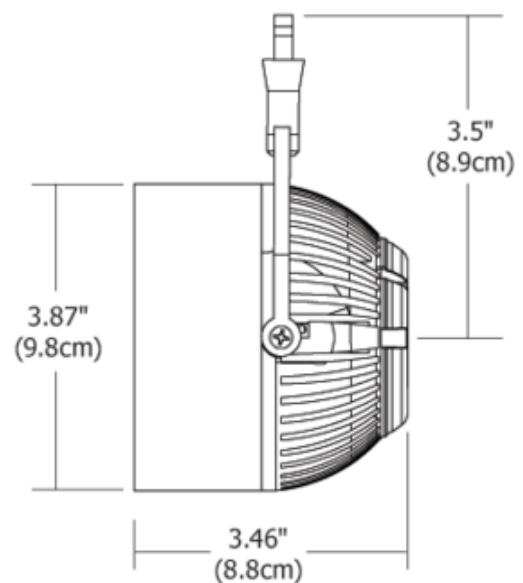

BRAND

PureEdge Lighting

DESCRIPTION

Atlas LED head presents a high level of accent lighting for retail displays, galleries, museums or offices. Providing uniform illumination without UV, IR, or the use of mercury. It is an energy efficient alternative for a 120W PAR38 Spot. The cool-to-touch fixture allows manual locking of 360 degrees rotation, 90 degrees tilt, and optical lens orientation. Features an 8 degree spot lens. For use with 1-circuit Monorail, 2-circuit Monorail or Fast Jack canopy. Includes Fast Jack connector. Finish available in Polished Nickel. Integrated 19.2 watt, 12VAC, LED, 3116K, 85CRI, 70 percent lumen maintenance based on 50,000 hours operation. Dimmable per attached manufacturer dimmer compatibility spec. Fixture includes a 5 year warranty. ETL listed. Fast Jack canopy required if used as a monopoint, sold separately. Image shown in White finish.

SHADE COLOR	N/A
BODY FINISH	Satin Nickel
WATTAGE	19W
DIMMER	Dimmable
DIMENSIONS	3.46"L x 3.87"W x 3.5"H
INTEGRATED LED MODULE	
LAMP	LED/19W/12V LED

SPEC # EDG52565

COMPANY	PROJECT	FIXTURE TYPE	APPROVED BY	DATE