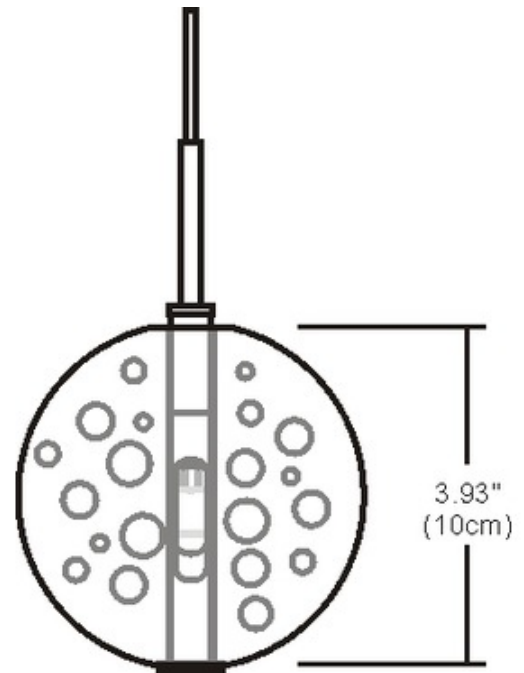

**BRAND**

PureEdge Lighting

**DESCRIPTION**

Fast Jack Bubble Ball features bubble glass available in Clear with finish in Satin Nickel. Includes one 20 watt, 12 volt, T3 G4 bi-pin halogen lamp. Supplied with field cuttable suspension cable in 30 foot length (can be field cut to desired length), and a Fast Jack heavy duty male connector (FJ-MCH). Compatible with PureEdge Lighting 1-circuit Monorail or Fast Jack canopy. Fast Jack canopy required for use as a monopoint, sold separately.

<b>SHADE COLOR</b>	Blue
<b>BODY FINISH</b>	Satin Nickel
<b>WATTAGE</b>	20W
<b>DIMMER</b>	Dimmable
<b>DIMENSIONS</b>	120"L x 3.93"W
<b>BULB INCLUDED</b>	
<b>LAMP</b>	T3/G4 (bipin)/20W/12V Halogen

**SPEC #** EDG52576