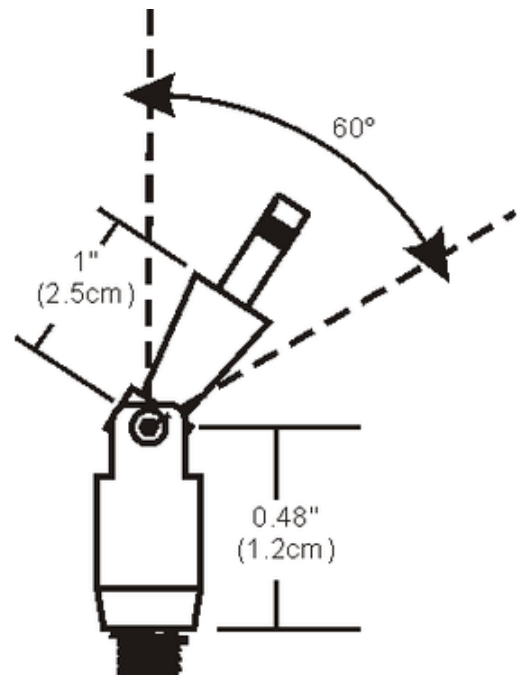

BRAND

PureEdge Lighting

DESCRIPTION

Fast Jack sloped ceiling fixture connector for use with any Fast Jack fixture head with corresponding mono-point or multi-port canopies in a sloped ceiling application. Note: Limited quantities available.

SHADE COLOR	N/A
BODY FINISH	Satin Nickel
WATTAGE	N/A
DIMMER	N/A
DIMENSIONS	0.48"H
LAMP	N/A

SPEC # EDG52717

COMPANY	PROJECT	FIXTURE TYPE	APPROVED BY	DATE