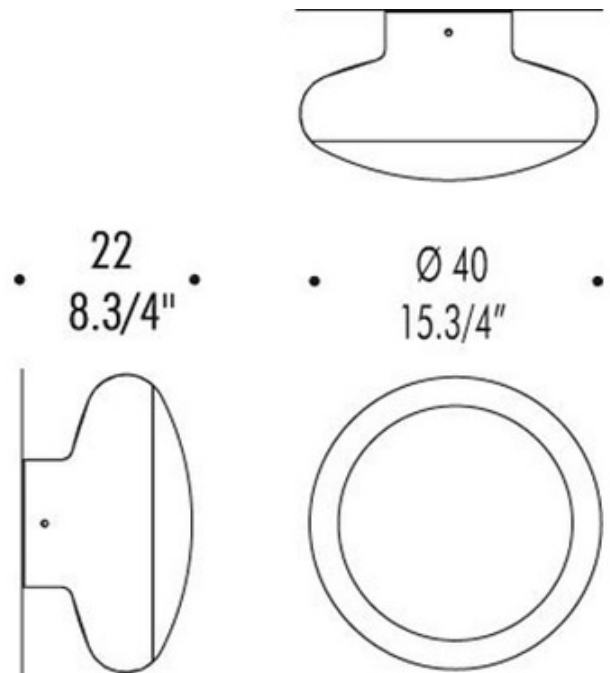

## Gill 40 Wall / Ceiling Mount

SPEC #

LEU5287

DESIGNER

Roberto Pamio

BRAND

Leucos

### DESCRIPTION

Gill 40 wall/ceiling mount features a round, blown glass diffuser and a plated titanium finish. Diffuser available in clear crystal with a circular white detail across the front and a satin white glass option. One 100 watt, 120 volt, A19 medium base incandescent lamp not included. General light distribution. c/UL listed. 14.75 inch diameter x 8.75 inch depth.

SHADE COLOR	White / Clear Crystal
BODY FINISH	Titanium
WATTAGE	72W
DIMMER	Standard 120V
DIMENSIONS	15.75"W x 15.75"H x 8.75"D
BULB NOT INCLUDED	
LAMP	1 x A19/Medium (E26)/72W/120V Incandescent

SPEC #

LEU5287