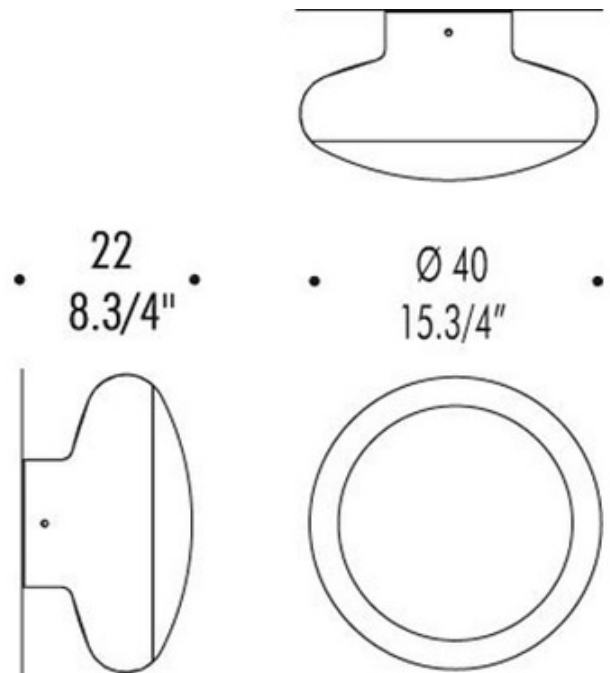

COMPANY

PROJECT

FIXTURE TYPE

APPROVED BY

DATE